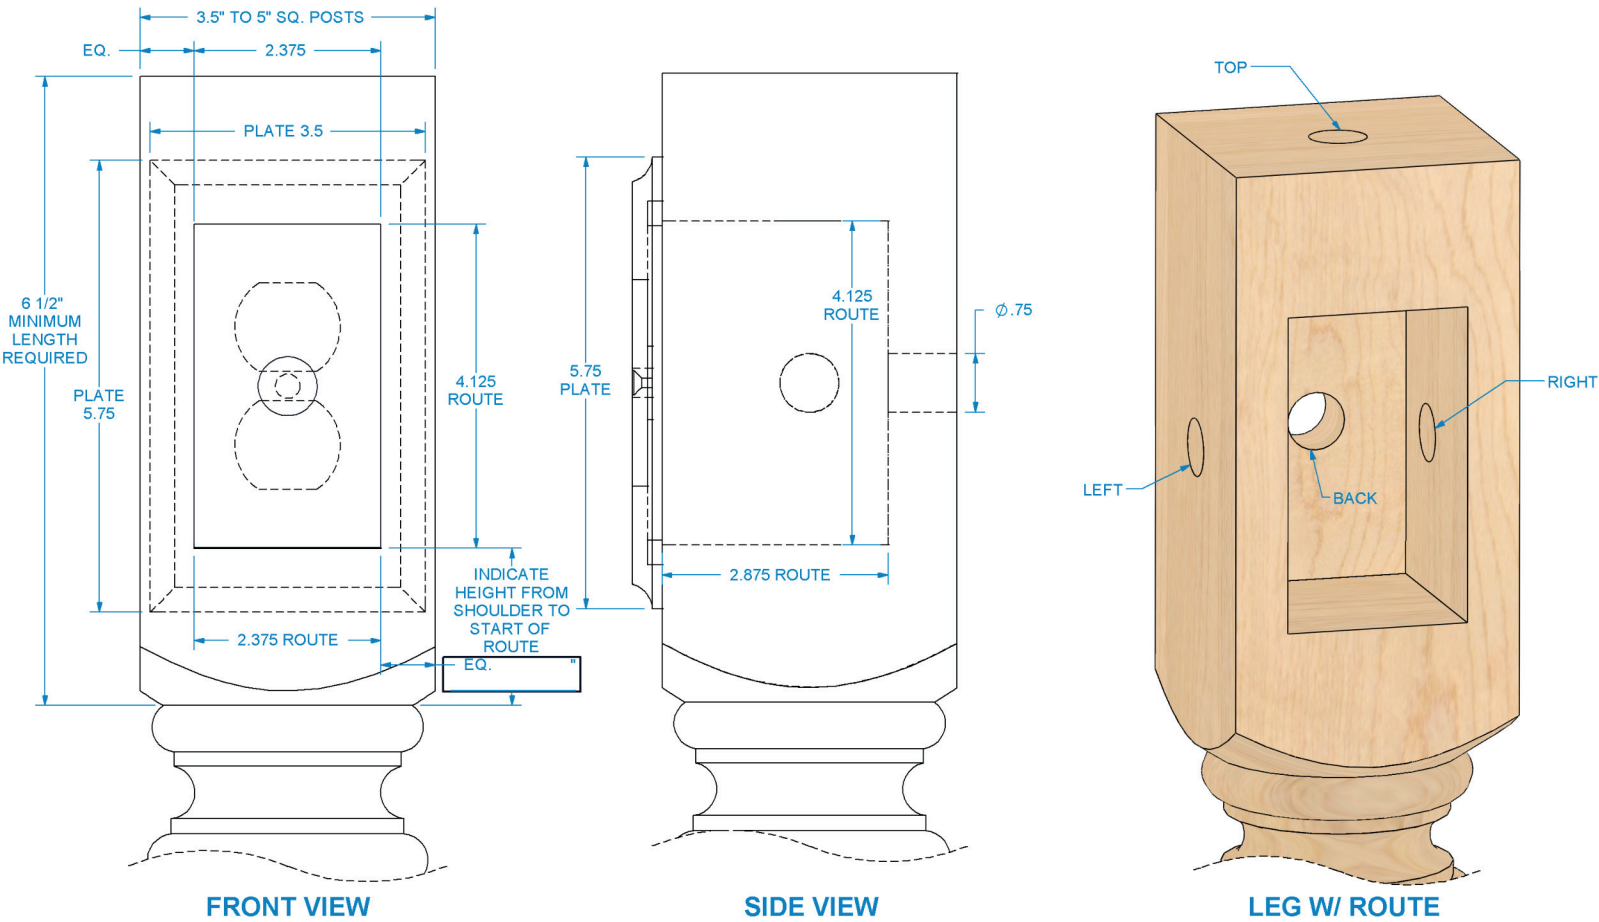

Electrical box route offered on select columns only. Designs of Distinction's plate covers measure 3.5" x 5.75". If routing on 3.5" columns please be aware that the cover may extend beyond column width due to +/- tolerances of both column and plate cover.

**Minimum square length: 6.5"H. Minimum square width: 3.5"W.**

SOLD TO:	SHIP TO:
Company Name: _____	Company: _____
Contact: _____	Address: _____
Phone: _____	City, State, Zip: _____
Email: _____	Ship Blind: YES <input type="checkbox"/> NO <input type="checkbox"/>
PO#: _____	