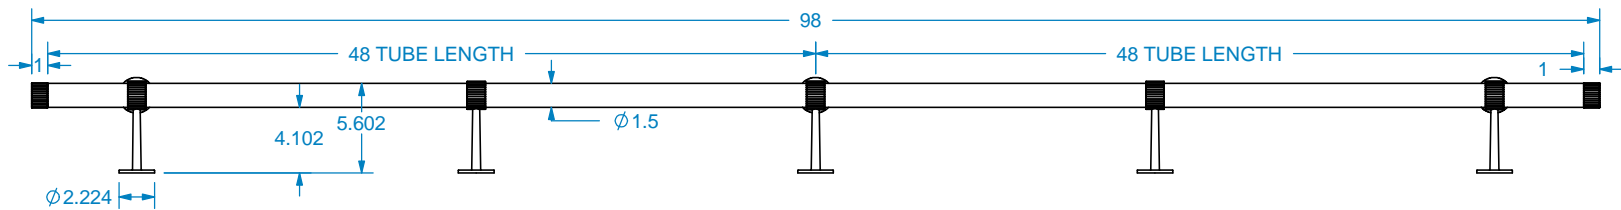

INCLUDED IN THE 8' REEDED FOOT RAIL KIT:

- 2) 1 1/2" X 48" # 01TUBE15-1-48
- 3) REEDED FLOOR POSTS - # 01RFRANGL-1
- 2) REEDED CENTER POSTS - # 01RFRPOST-1
- 2) REEDED END CAPS - # 01RCAP15-1

**OPTIONAL CORNER CONNECTOR ADD-ON
SOLD SEPARATELY - # 01474150-1**

Designs of distinction
Kitchen, Bath & Home

REVISION HISTORY		
REV	REV DATE	DESCRIPTION

TOLERANCES	
WIDTH	± .03125"
THICKNESS	± .03125"
LENGTH	± .0625"
ANGULAR	± x.x°
PROFILE	± x.xxx"
Use General Tolerances Unless Noted	

MATERIALS AND FINISHES	
PLEASE VISIT OUR WEBSITE FOR A COMPLETE LIST. www.brownwoodinc.com 1-800-328-5858	
NOTES:	
Do not scale. Use dimensions only. All dimensions are in inches unless noted	

TITLE: 8' REEDED FOOT RAIL KIT	
NOMINAL SIZE 6" X 6" X 98"	
DWG #: 01RFOTRL1-1-96	REV:
DATE: 10/22/2025	SCALE: 1:12