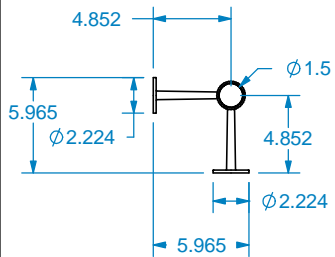

INCLUDED IN THE 8' REEDED FOOT RAIL KIT:

- 2) 1 1/2" X 48" # 01TUBE15-1-48
- 3) REEDED FLOOR POSTS - # 01RFRANGL-1
- 2) REEDED CENTER POSTS - # 01RFRPOST-1
- 2) REEDED END CAPS - # 01RCAP15-1

**OPTIONAL CORNER CONNECTOR ADD-ON
SOLD SEPARATELY - # 01474150-1**

Designs of distinction
Kitchen, Bath & Home

REVISION HISTORY		
REV	REV DATE	DESCRIPTION

TOLERANCES	
WIDTH	± .03125"
THICKNESS	± .03125"
LENGTH	± .0625"
ANGULAR	± x.x°
PROFILE	± x.xxx"
Use General Tolerances Unless Noted	

MATERIALS AND FINISHES	
PLEASE VISIT OUR WEBSITE FOR A COMPLETE LIST. www.brownwoodinc.com 1-800-328-5858	
NOTES:	
Do not scale. Use dimensions only. All dimensions are in inches unless noted	

TITLE: 8' REEDED FOOT RAIL KIT	
NOMINAL SIZE 6" X 6" X 98"	
DWG #: 01RFOTRL1-1-96	REV:
DATE: 10/22/2025	SCALE: 1:12