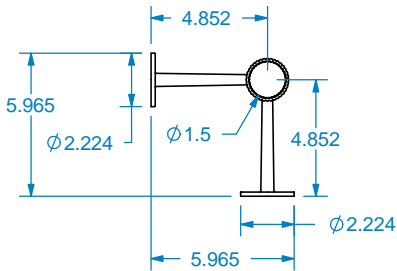

**INCLUDED IN THE 5' REEDED FOOT RAIL KIT:**

- 1) 1 1/2" X 60" # 01TUBE15-1-60
- 2) REEDED FLOOR POSTS - # 01RFRANGL-1
- 1) REEDED CENTER POSTS - # 01RFRPOST-1
- 2) REEDED END CAPS - # 01RCAP15-1

**OPTIONAL CORNER CONNECTOR ADD-ON  
SOLD SEPARATELY - # 01474150-1**

REVISION HISTORY		
REV	REV DATE	DESCRIPTION

TOLERANCES	
WIDTH	$\pm .03125"$
THICKNESS	$\pm .03125"$
LENGTH	$\pm .0625"$
ANGULAR	$\pm x.x"$
PROFILE	$\pm x.xxx"$
Use General Tolerances Unless Noted	

MATERIALS AND FINISHES	
PLEASE VISIT OUR WEBSITE FOR A COMPLETE LIST. <b>www.brownwoodinc.com</b> 1-800-328-5858	
NOTES:	
Do not scale. Use dimensions only. All dimensions are in inches unless noted	

TITLE: 5' REEDED FOOT RAIL KIT	
NOMINAL SIZE 6" X 6" X 62"	
DWG #: 01RFOTRL1-1-60	REV:
DATE: 10/22/2025	SCALE: 1:8