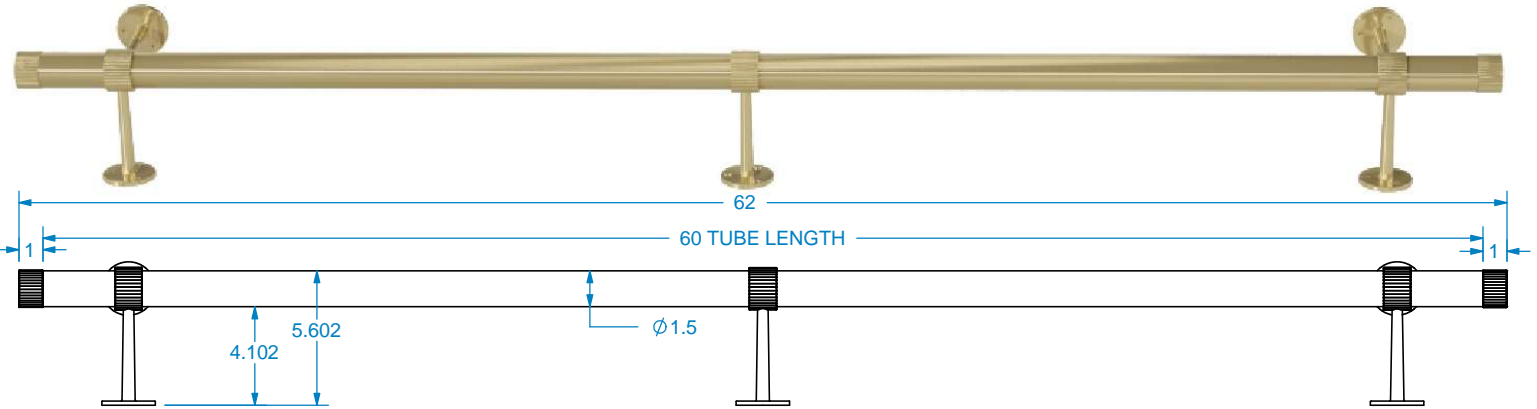

**INCLUDED IN THE 5' REEDED FOOT RAIL KIT:**

- 1) 1 1/2" X 60" # 01TUBE15-1-60
- 2) REEDED FLOOR POSTS - # 01RFRANGL-1
- 1) REEDED CENTER POSTS - # 01RFRPOST-1
- 2) REEDED END CAPS - # 01RCAP15-1

**OPTIONAL CORNER CONNECTOR ADD-ON  
SOLD SEPARATELY - # 01474150-1**

REVISION HISTORY		
REV	REV DATE	DESCRIPTION

TOLERANCES	
WIDTH	$\pm .03125"$
THICKNESS	$\pm .03125"$
LENGTH	$\pm .0625"$
ANGULAR	$\pm x.x"$
PROFILE	$\pm x.xxx"$
Use General Tolerances Unless Noted	

MATERIALS AND FINISHES	
PLEASE VISIT OUR WEBSITE FOR A COMPLETE LIST. <b>www.brownwoodinc.com</b> 1-800-328-5858	
NOTES:	
Do not scale. Use dimensions only. All dimensions are in inches unless noted	

TITLE: 5' REEDED FOOT RAIL KIT	
NOMINAL SIZE 6" X 6" X 62"	
DWG #: 01RFOTRL1-1-60	REV:
DATE: 10/22/2025	SCALE: 1:8