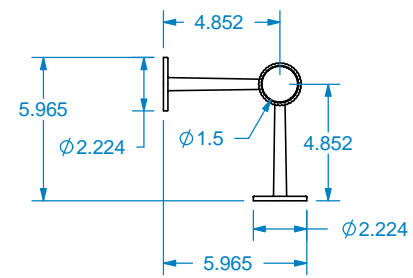

INCLUDED IN THE 4' REEDED FOOT RAIL KIT:

- 1) 1 1/2" X 48" # 01TUBE15-1-48
- 2) REEDED FLOOR POSTS - # 01RFRANGL-1
- 1) REEDED CENTER POSTS - # 01RFRPOST-1
- 2) REEDED END CAPS - # 01RCAP15-1

**OPTIONAL CORNER CONNECTOR ADD-ON
SOLD SEPARATELY - # 01474150-1**

REVISION HISTORY			TOLERANCES		MATERIALS AND FINISHES		TITLE: 4' REEDED FOOT RAIL KIT	
REV	REV DATE	DESCRIPTION	WIDTH	± .03125"	PLEASE VISIT OUR WEBSITE FOR A COMPLETE LIST. www.brownwoodinc.com 1-800-328-5858		NOMINAL SIZE 6" X 6" X 50"	
			THICKNESS	± .03125"	NOTES: Do not scale. Use dimensions only. All dimensions are in inches unless noted		DWG #: 01RFOTRL1-1-48	
			LENGTH	± .0625"			REV:	
			ANGULAR	± x.x"			DATE: 10/22/2025	
			PROFILE	± x.xxx"			SCALE: 1:8	
			Use General Tolerances Unless Noted					