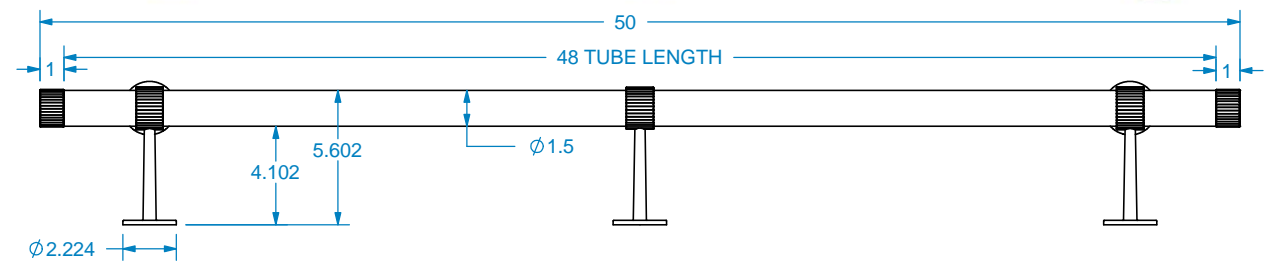

INCLUDED IN THE 4' REEDED FOOT RAIL KIT:

- 1) 1 1/2" X 48" # 01TUBE15-1-48
- 2) REEDED FLOOR POSTS - # 01RFRANGL-1
- 1) REEDED CENTER POSTS - # 01RFRPOST-1
- 2) REEDED END CAPS - # 01RCAP15-1

**OPTIONAL CORNER CONNECTOR ADD-ON
SOLD SEPARATELY - # 01474150-1**

REVISION HISTORY			TOLERANCES		MATERIALS AND FINISHES		TITLE: 4' REEDED FOOT RAIL KIT	
REV	REV DATE	DESCRIPTION	WIDTH	± .03125"	PLEASE VISIT OUR WEBSITE FOR A COMPLETE LIST. www.brownwoodinc.com 1-800-328-5858		NOMINAL SIZE 6" X 6" X 50"	
			THICKNESS	± .03125"	NOTES: Do not scale. Use dimensions only. All dimensions are in inches unless noted		DWG #: 01RFOTRL1-1-48	
			LENGTH	± .0625"			REV:	
			ANGULAR	± x.x"			DATE: 10/22/2025	
			PROFILE	± x.xxx"			SCALE: 1:8	
			Use General Tolerances Unless Noted					