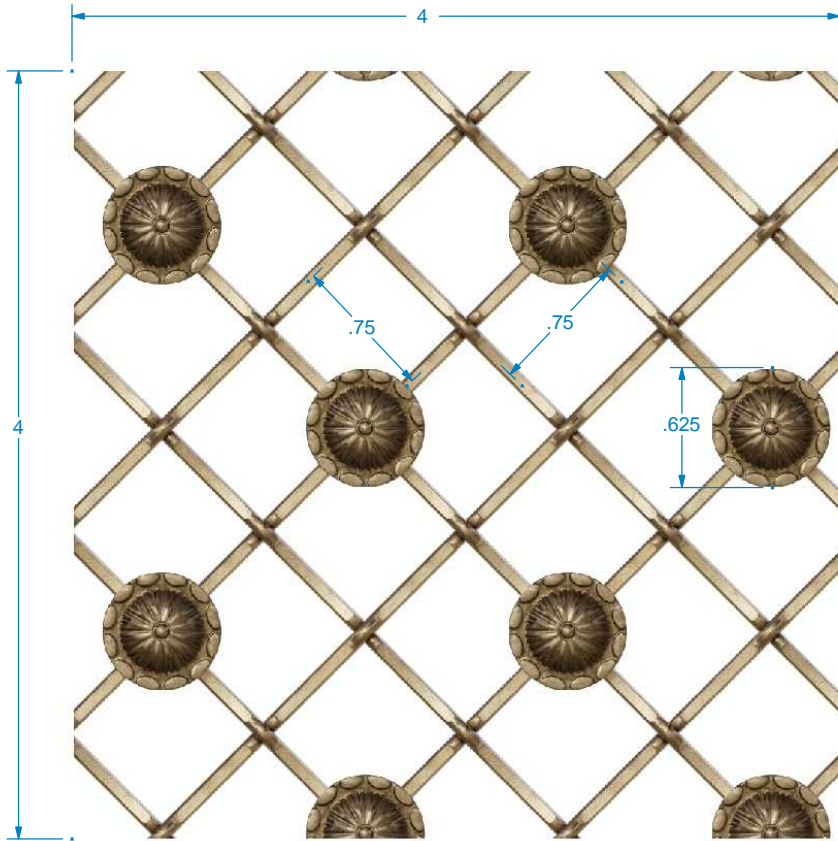

| NAME | PART NUMBER | SIZE |
|--|---------------|---------|
| .75" MULTI-CRIMP SINGLE DIAMOND WITH .5" DIA. ROSETTES | 013648R332P-1 | 36 X 48 |
| .75" MULTI-CRIMP SINGLE DIAMOND WITH .5" DIA. ROSETTES | 012472R332P-1 | 24 X 72 |
| HALF SIZES ALSO AVAILABLE | | |

Designs of
distinction
Kitchen, Bath & Home

| REVISION HISTORY | | |
|------------------|----------|-------------|
| REV | REV DATE | DESCRIPTION |
| | | |
| | | |
| | | |

| TOLERANCES | |
|-------------------------------------|-----------|
| WIDTH | ± .03125" |
| THICKNESS | ± .03125" |
| LENGTH | ± .0625" |
| ANGULAR | ± x.x° |
| PROFILE | ± x.xxx" |
| Use General Tolerances Unless Noted | |

| | |
|---|------------|
| TITLE: .75" MULTI-CRIMP SINGLE DIAMOND MESH WITH .5" ROSETTES | |
| NOMINAL SIZE SEE TABLE | |
| DWG #: 01-R332P-1 | REV: |
| DATE: 1/14/2026 | SCALE: 1:1 |